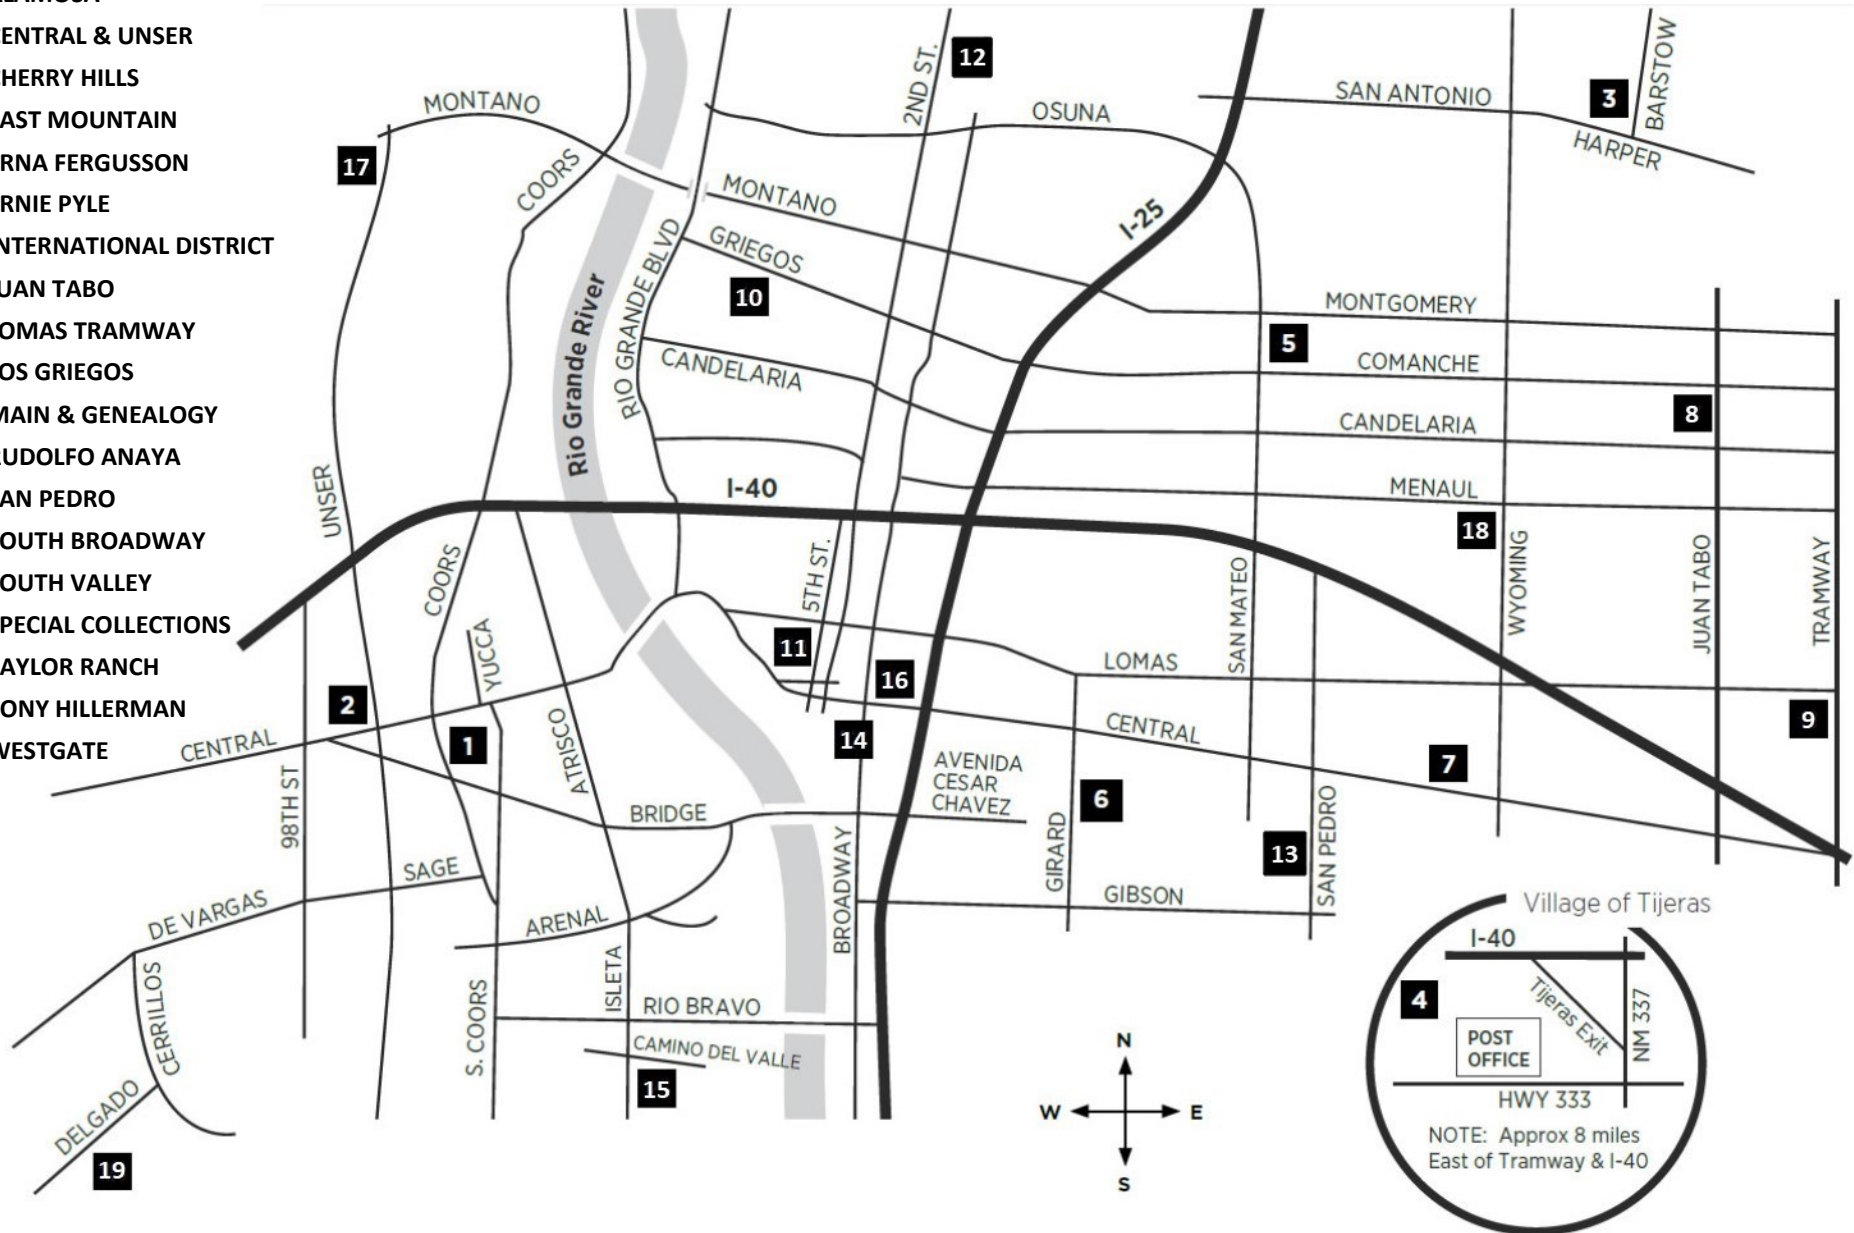

1. ALAMOSA
2. CENTRAL & UNSER
3. CHERRY HILLS
4. EAST MOUNTAIN
5. ERNA FERGUSSON
6. ERNIE PYLE
7. INTERNATIONAL DISTRICT
8. JUAN TABO
9. LOMAS TRAMWAY
10. LOS GRIEGOS
11. MAIN & GENEALOGY
12. RUDOLFO ANAYA
13. SAN PEDRO
14. SOUTH BROADWAY
15. SOUTH VALLEY
16. SPECIAL COLLECTIONS
17. TAYLOR RANCH
18. TONY HILLERMAN
19. WESTGATE

For bus route information call 311 or visit <http://planyourride.cabq.gov>

For more information, including accessibility, call your local branch. TTY users call Relay NM at 1-800-659-8331.

The Public Library, Albuquerque and Bernalillo County, is a Division of the City of Albuquerque's Department of Arts and Culture. 7/22